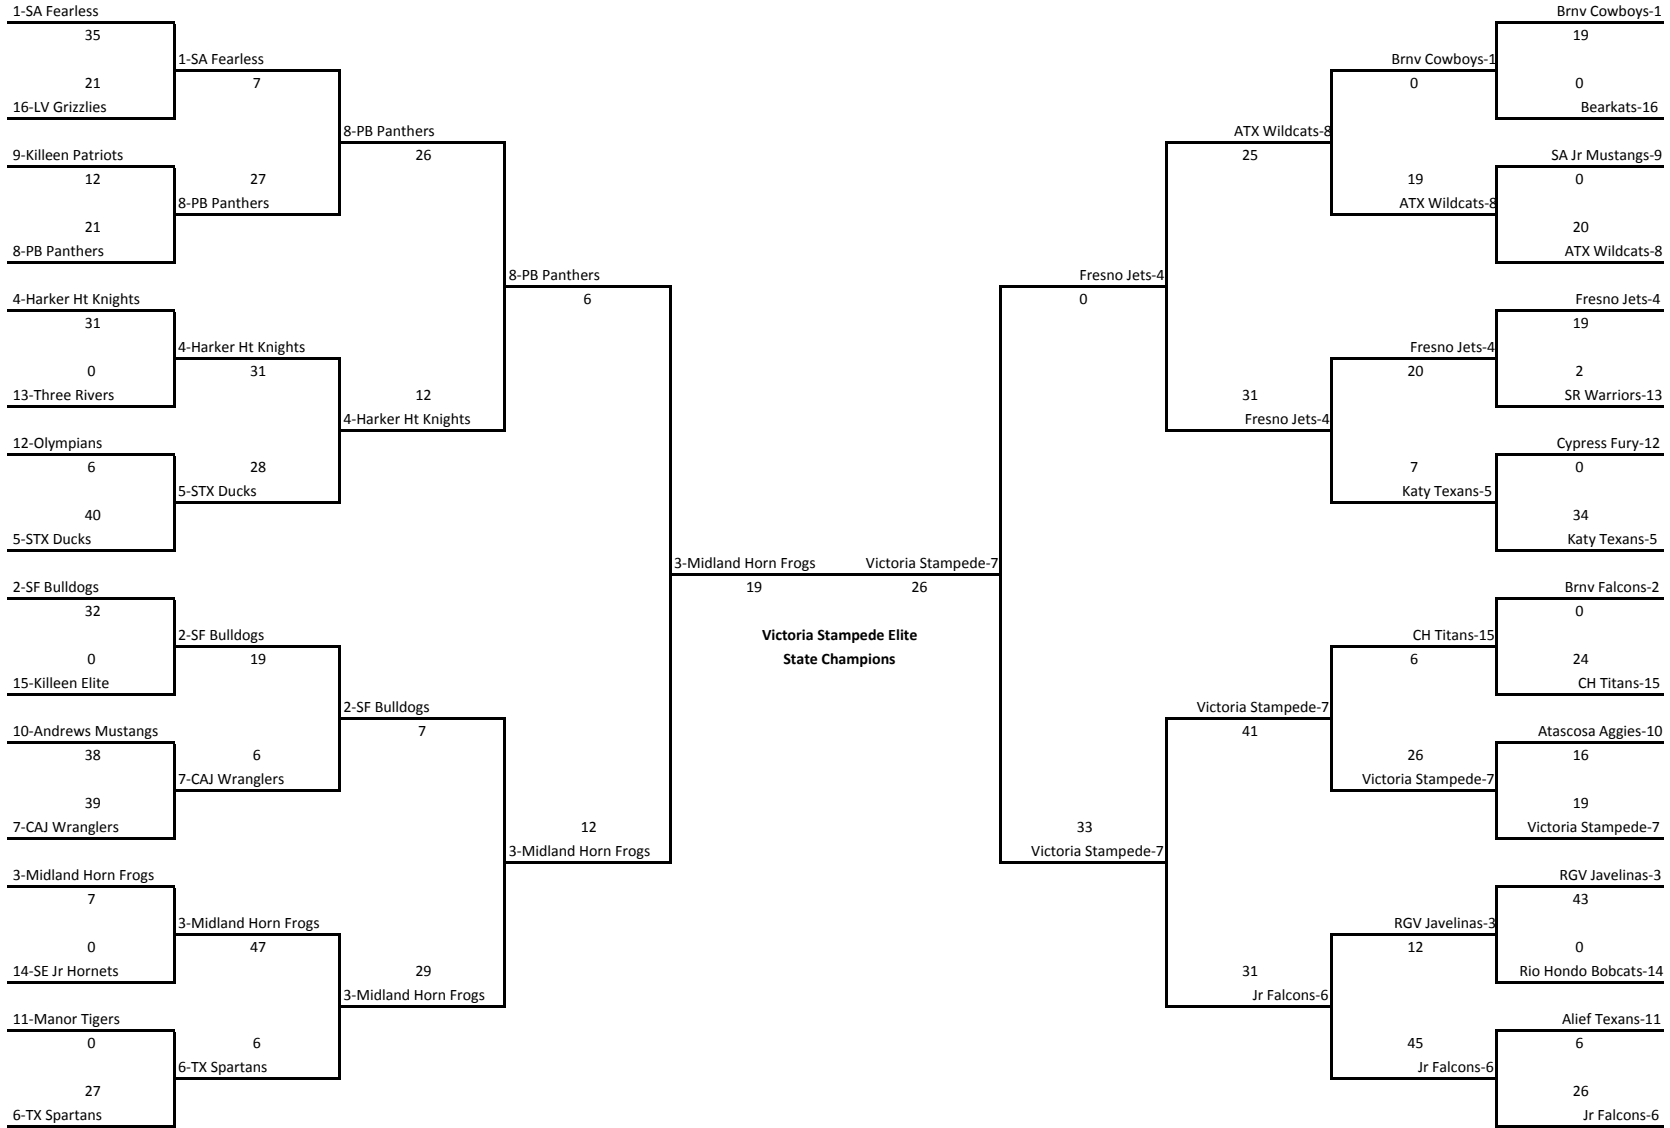

Division 2 Flag Bracket

1st Round Nov 21-22	2nd Round Nov 28-29	Quarter-Finals Dec 5-6	Semi-Finals Dec 12-13	State Championships Dec 19-20	Semi-Finals Dec 12-13	Quarter-Finals Dec 5-6	2nd Round Nov 28-29	1st Round Nov 21-22
------------------------	------------------------	---------------------------	--------------------------	----------------------------------	--------------------------	---------------------------	------------------------	------------------------

Division 2 Midget Bracket

1st Round Nov 21-22	2nd Round Nov 28-29	Quarter-Finals Dec 5-6	Semi-Finals Dec 12-13	State Championships Dec 19-20	Semi-Finals Dec 12-13	Quarter-Finals Dec 5-6	2nd Round Nov 28-29	1st Round Nov 21-22
------------------------	------------------------	---------------------------	--------------------------	----------------------------------	--------------------------	---------------------------	------------------------	------------------------

Division 2 Rookie Bracket

1st Round Nov 21-22	2nd Round Nov 28-29	Quarter-Finals Dec 5-6	Semi-Finals Dec 12-13	State Championships Dec 19-20	Semi-Finals Dec 12-13	Quarter-Finals Dec 5-6	2nd Round Nov 28-29	1st Round Nov 21-22
------------------------	------------------------	---------------------------	--------------------------	----------------------------------	--------------------------	---------------------------	------------------------	------------------------