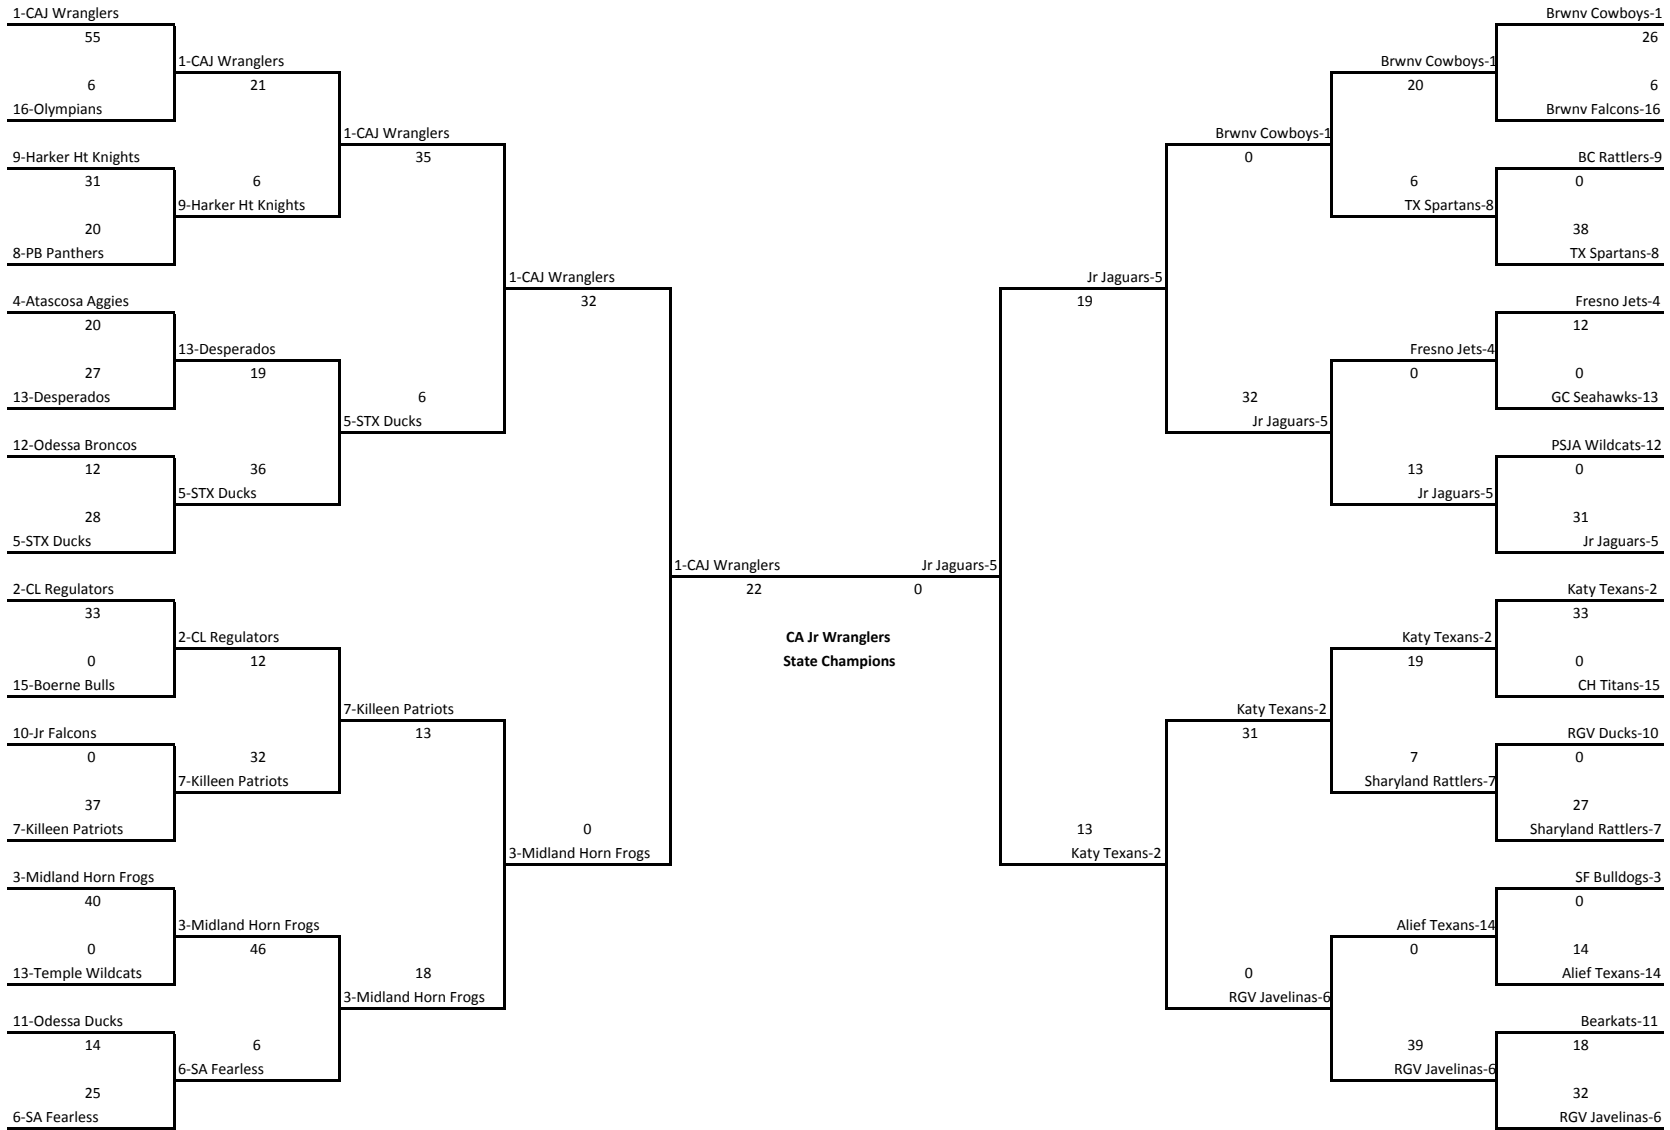

Division 2 Flag Bracket

1st Round Nov 21-22	2nd Round Nov 28-29	Quarter-Finals Dec 5-6	Semi-Finals Dec 12-13	State Championships Dec 19-20	Semi-Finals Dec 12-13	Quarter-Finals Dec 5-6	2nd Round Nov 28-29	1st Round Nov 21-22
------------------------	------------------------	---------------------------	--------------------------	----------------------------------	--------------------------	---------------------------	------------------------	------------------------

Division 2 Midget Bracket

1st Round Nov 21-22	2nd Round Nov 28-29	Quarter-Finals Dec 5-6	Semi-Finals Dec 12-13	State Championships Dec 19-20	Semi-Finals Dec 12-13	Quarter-Finals Dec 5-6	2nd Round Nov 28-29	1st Round Nov 21-22
------------------------	------------------------	---------------------------	--------------------------	----------------------------------	--------------------------	---------------------------	------------------------	------------------------

Division 2 Rookie Bracket

1st Round Nov 21-22	2nd Round Nov 28-29	Quarter-Finals Dec 5-6	Semi-Finals Dec 12-13	State Championships Dec 19-20	Semi-Finals Dec 12-13	Quarter-Finals Dec 5-6	2nd Round Nov 28-29	1st Round Nov 21-22
------------------------	------------------------	---------------------------	--------------------------	----------------------------------	--------------------------	---------------------------	------------------------	------------------------