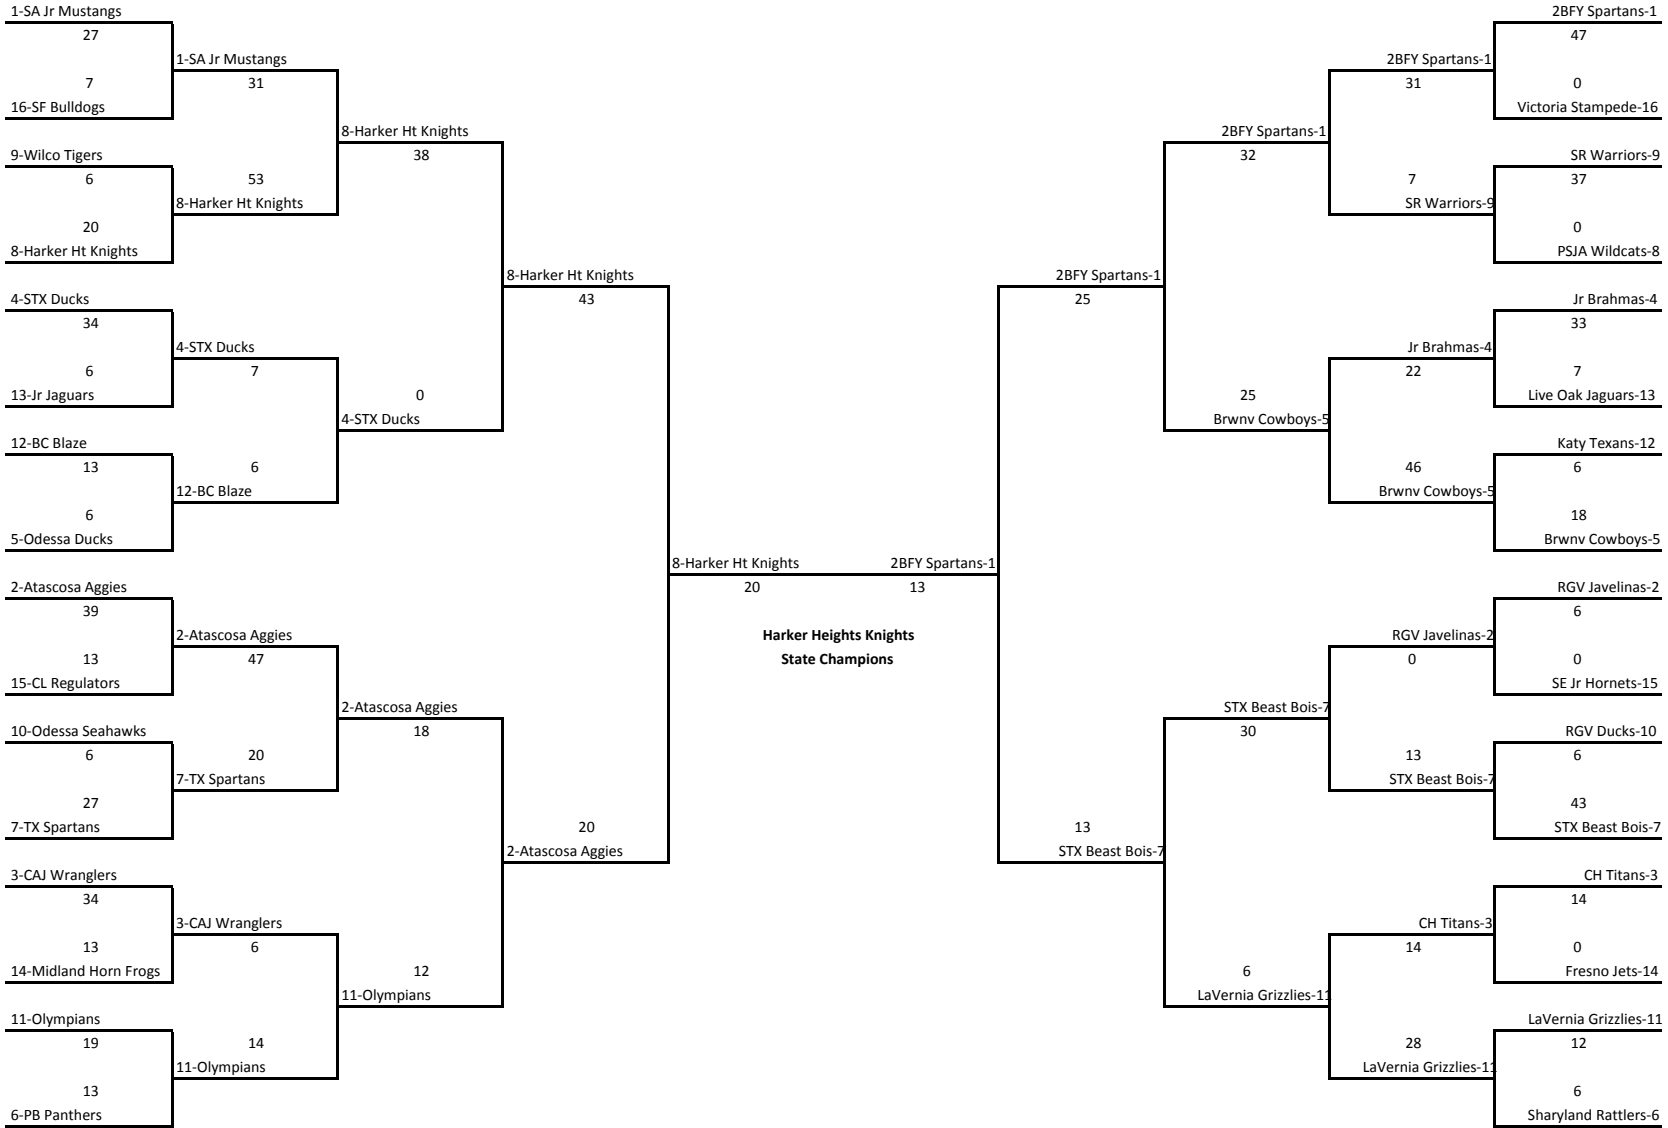

Division 2 Flag Bracket

1st Round Nov 21-22	2nd Round Nov 28-29	Quarter-Finals Dec 5-6	Semi-Finals Dec 12-13	State Championships Dec 19-20	Semi-Finals Dec 12-13	Quarter-Finals Dec 5-6	2nd Round Nov 28-29	1st Round Nov 21-22
------------------------	------------------------	---------------------------	--------------------------	----------------------------------	--------------------------	---------------------------	------------------------	------------------------

Division 2 Midget Bracket

1st Round Nov 21-22	2nd Round Nov 28-29	Quarter-Finals Dec 5-6	Semi-Finals Dec 12-13	State Championships Dec 19-20	Semi-Finals Dec 12-13	Quarter-Finals Dec 5-6	2nd Round Nov 28-29	1st Round Nov 21-22
------------------------	------------------------	---------------------------	--------------------------	----------------------------------	--------------------------	---------------------------	------------------------	------------------------

Division 2 Rookie Bracket

1st Round Nov 21-22	2nd Round Nov 28-29	Quarter-Finals Dec 5-6	Semi-Finals Dec 12-13	State Championships Dec 19-20	Semi-Finals Dec 12-13	Quarter-Finals Dec 5-6	2nd Round Nov 28-29	1st Round Nov 21-22
------------------------	------------------------	---------------------------	--------------------------	----------------------------------	--------------------------	---------------------------	------------------------	------------------------