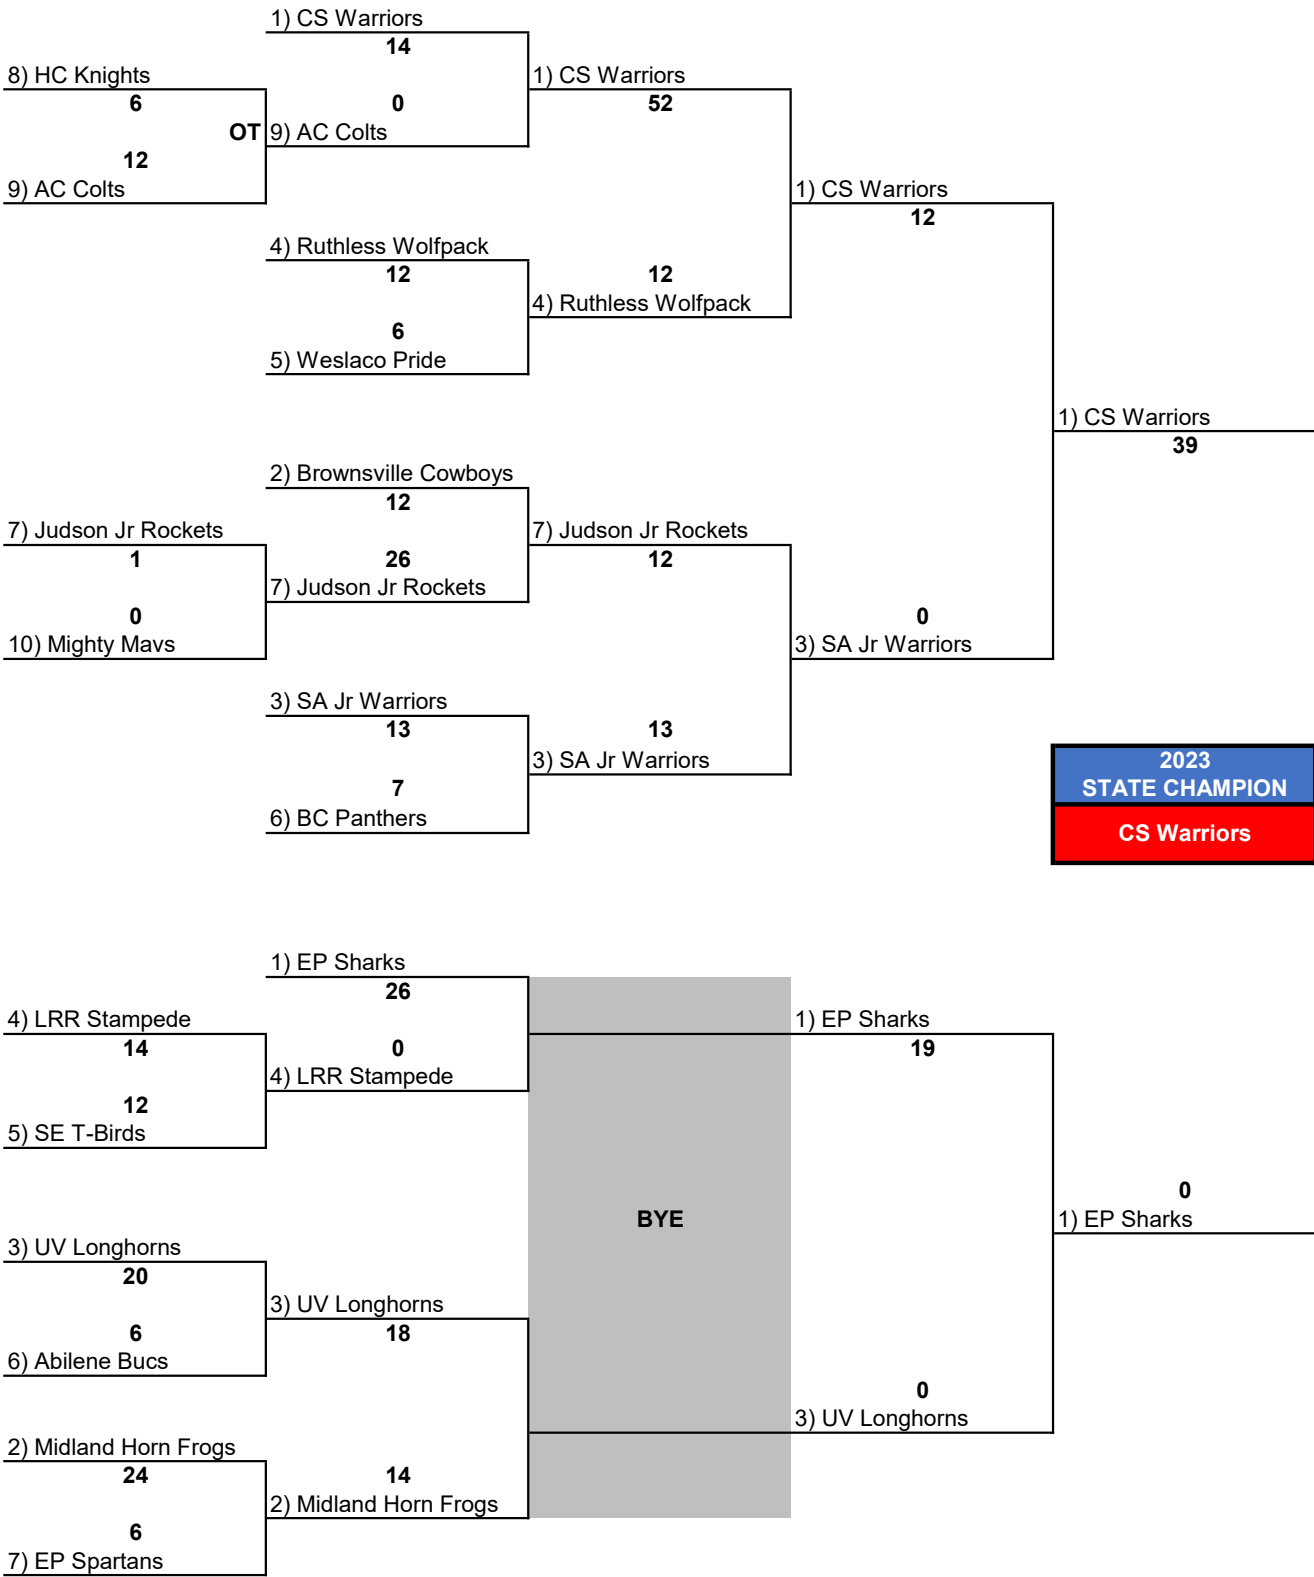

# D1 FLAG BRACKET

ROUND 1	ROUND 2	QTR FINALS	SEMI-FINALS	CHAMPIONSHIP
NOV 11	NOV 18	NOV 25	DEC 2	DEC 10

# D1 TYKE BRACKET

D1 TYKE BRACKET				
ROUND 1	ROUND 2	QTR FINALS	SEMI-FINALS	CHAMPIONSHIP
NOV 11	NOV 18	NOV 25	DEC 2	DEC 10

# D1 ROOKIE BRACKET

ROUND 1	ROUND 2	QTR FINALS	SEMI-FINALS	CHAMPIONSHIP
NOV 11	NOV 18	NOV 25	DEC 2	DEC 10

D1 JUNIOR BRACKET				
ROUND 1	ROUND 2	QTR FINALS	SEMI-FINALS	CHAMPIONSHIP
NOV 11	NOV 18	NOV 25	DEC 2	DEC 10