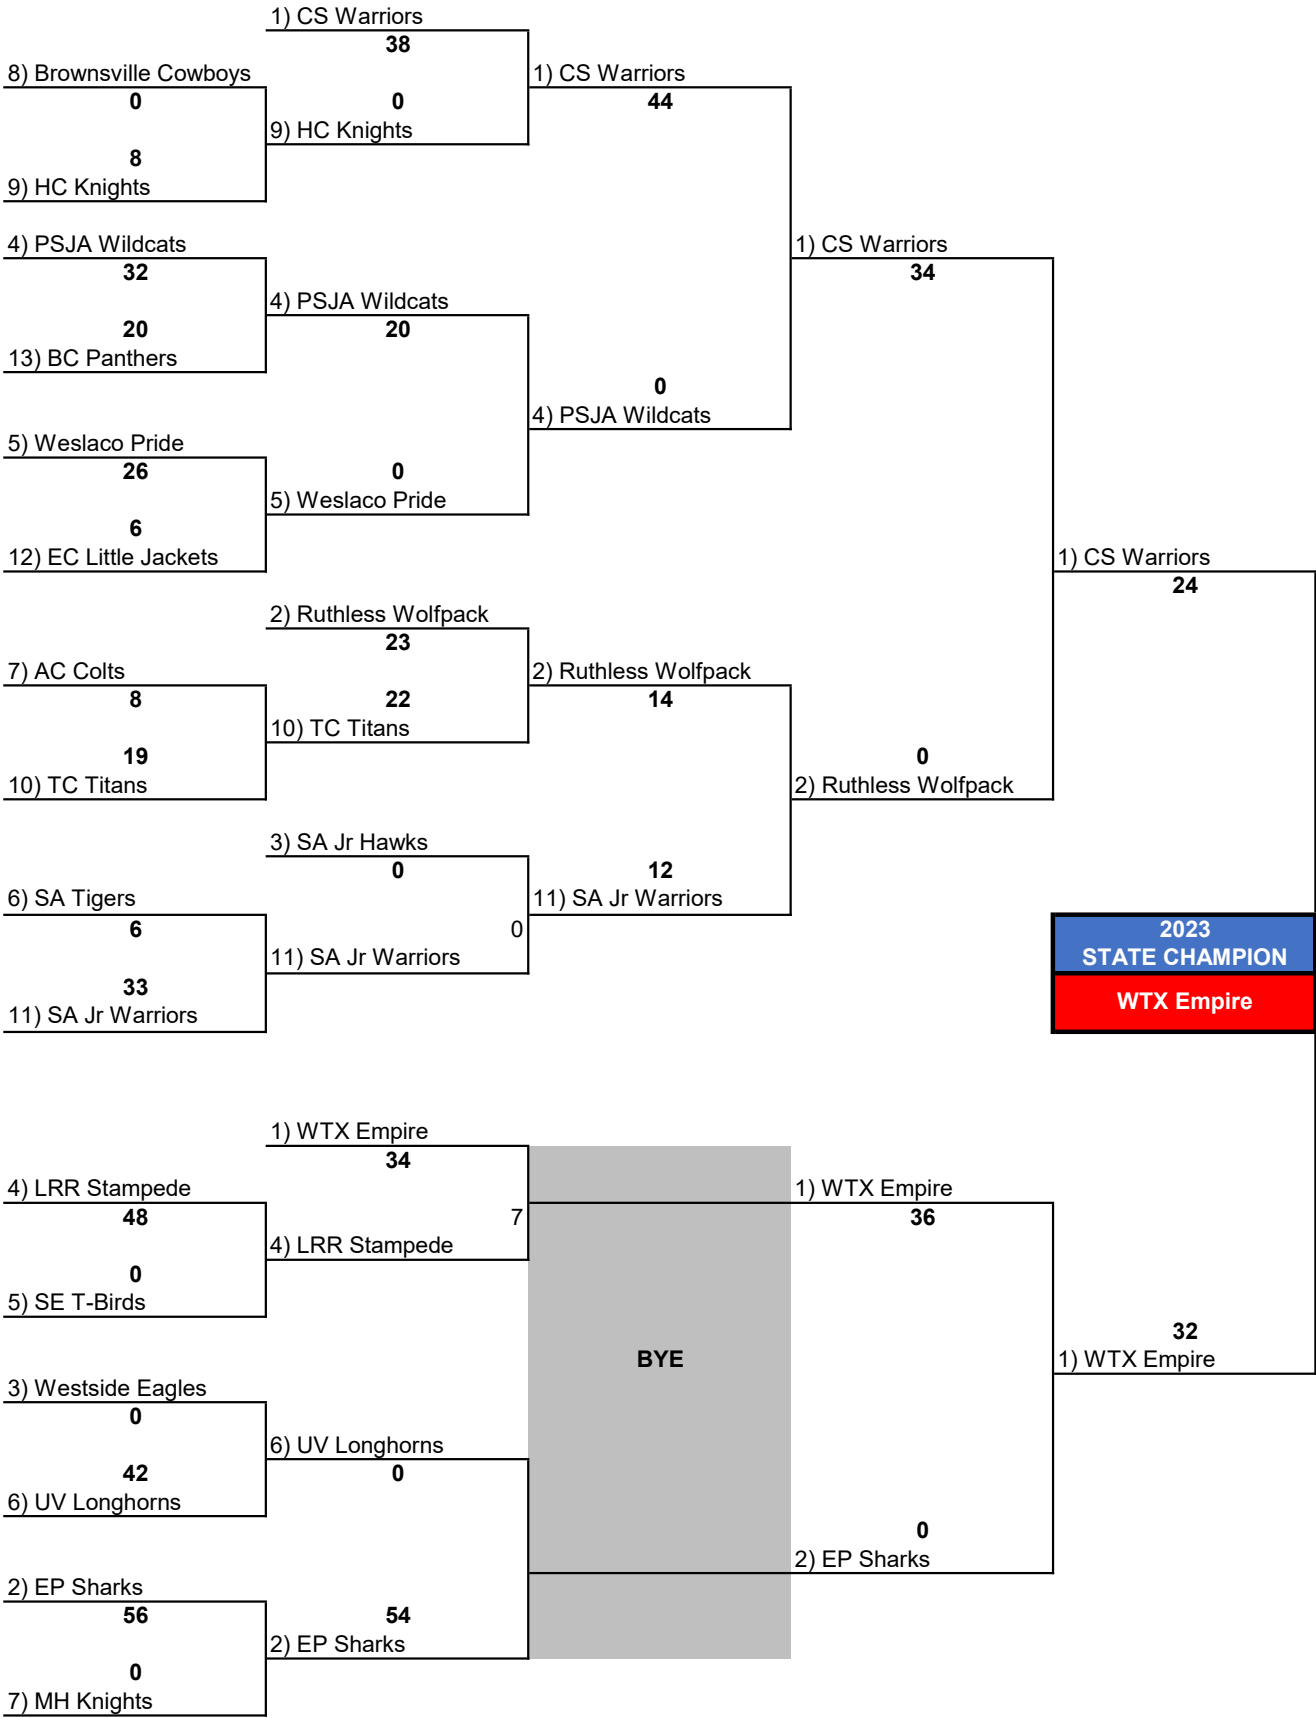

# D1 FLAG BRACKET

ROUND 1	ROUND 2	QTR FINALS	SEMI-FINALS	CHAMPIONSHIP
NOV 11	NOV 18	NOV 25	DEC 2	DEC 10

# D1 TYKE BRACKET

D1 TYKE BRACKET				
ROUND 1	ROUND 2	QTR FINALS	SEMI-FINALS	CHAMPIONSHIP
NOV 11	NOV 18	NOV 25	DEC 2	DEC 10

# D1 ROOKIE BRACKET

ROUND 1	ROUND 2	QTR FINALS	SEMI-FINALS	CHAMPIONSHIP
NOV 11	NOV 18	NOV 25	DEC 2	DEC 10

D1 JUNIOR BRACKET				
ROUND 1	ROUND 2	QTR FINALS	SEMI-FINALS	CHAMPIONSHIP
NOV 11	NOV 18	NOV 25	DEC 2	DEC 10