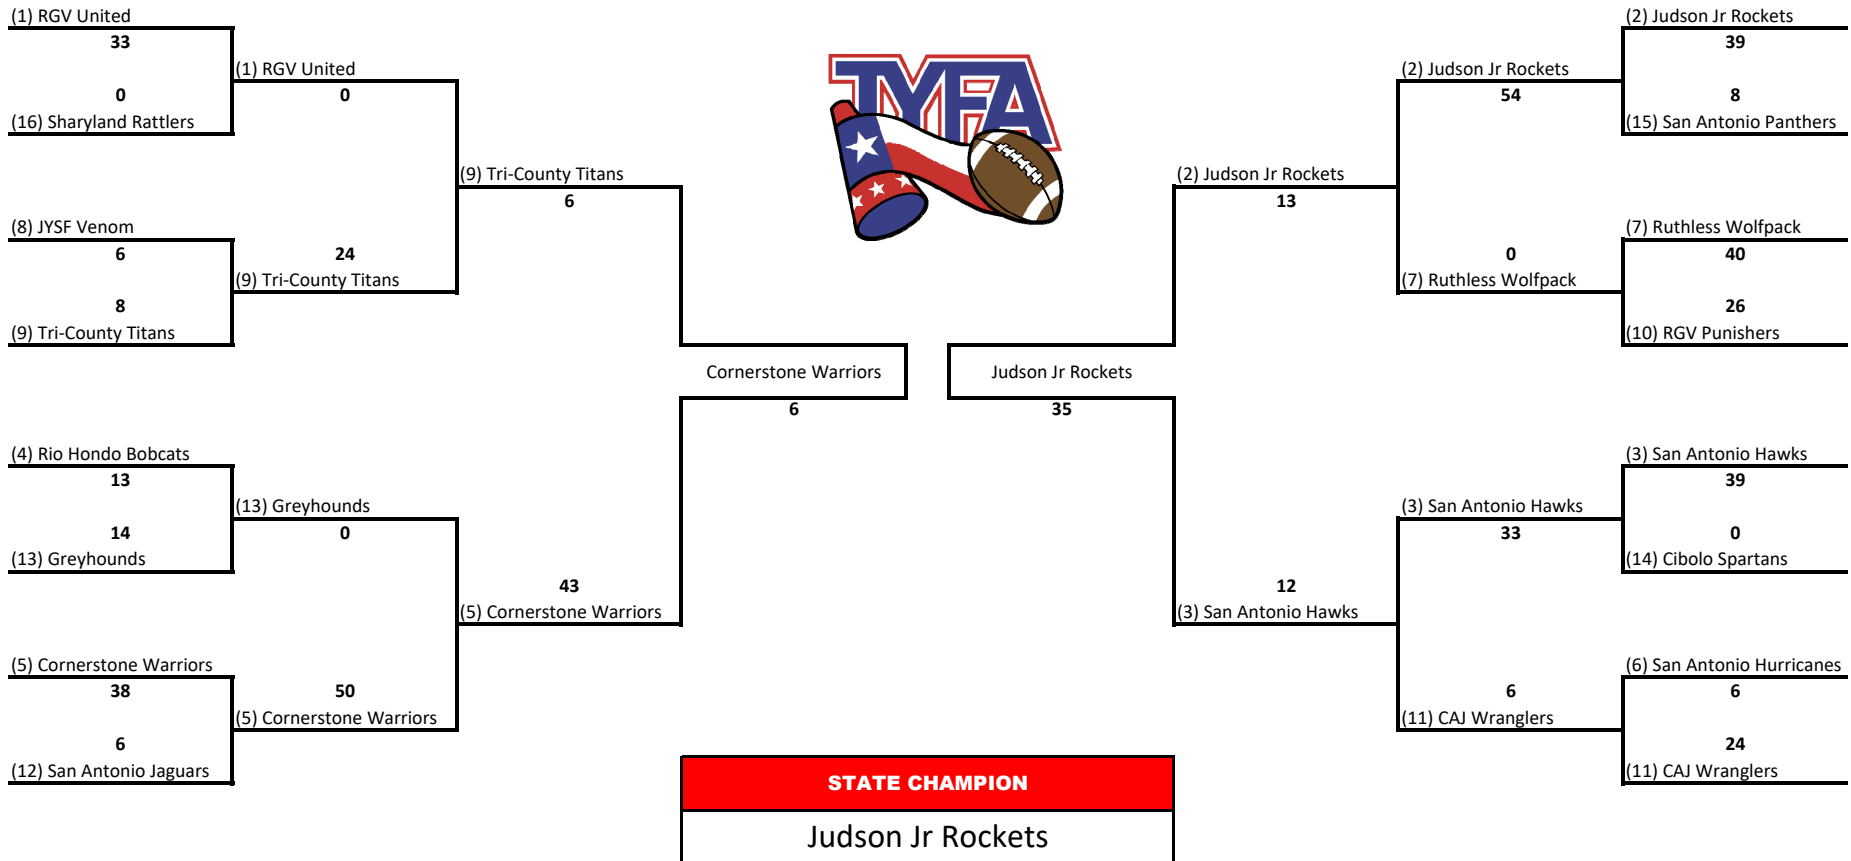

DIVISION 1 - FLAG

11/20/2021 11/27/2021 SEMI-FINALS 12/4/2021 **State Championships - Dec 11/12, 2021** SEMI-FINALS 12/4/2021 11/27/2021 11/20/2021

DIVISION 1 - TYKES

11/20/2021 11/27/2021 SEMI-FINALS 12/4/2021 **State Championships - Dec 11/12, 2021** SEMI-FINALS 12/4/2021 11/27/2021 11/20/2021