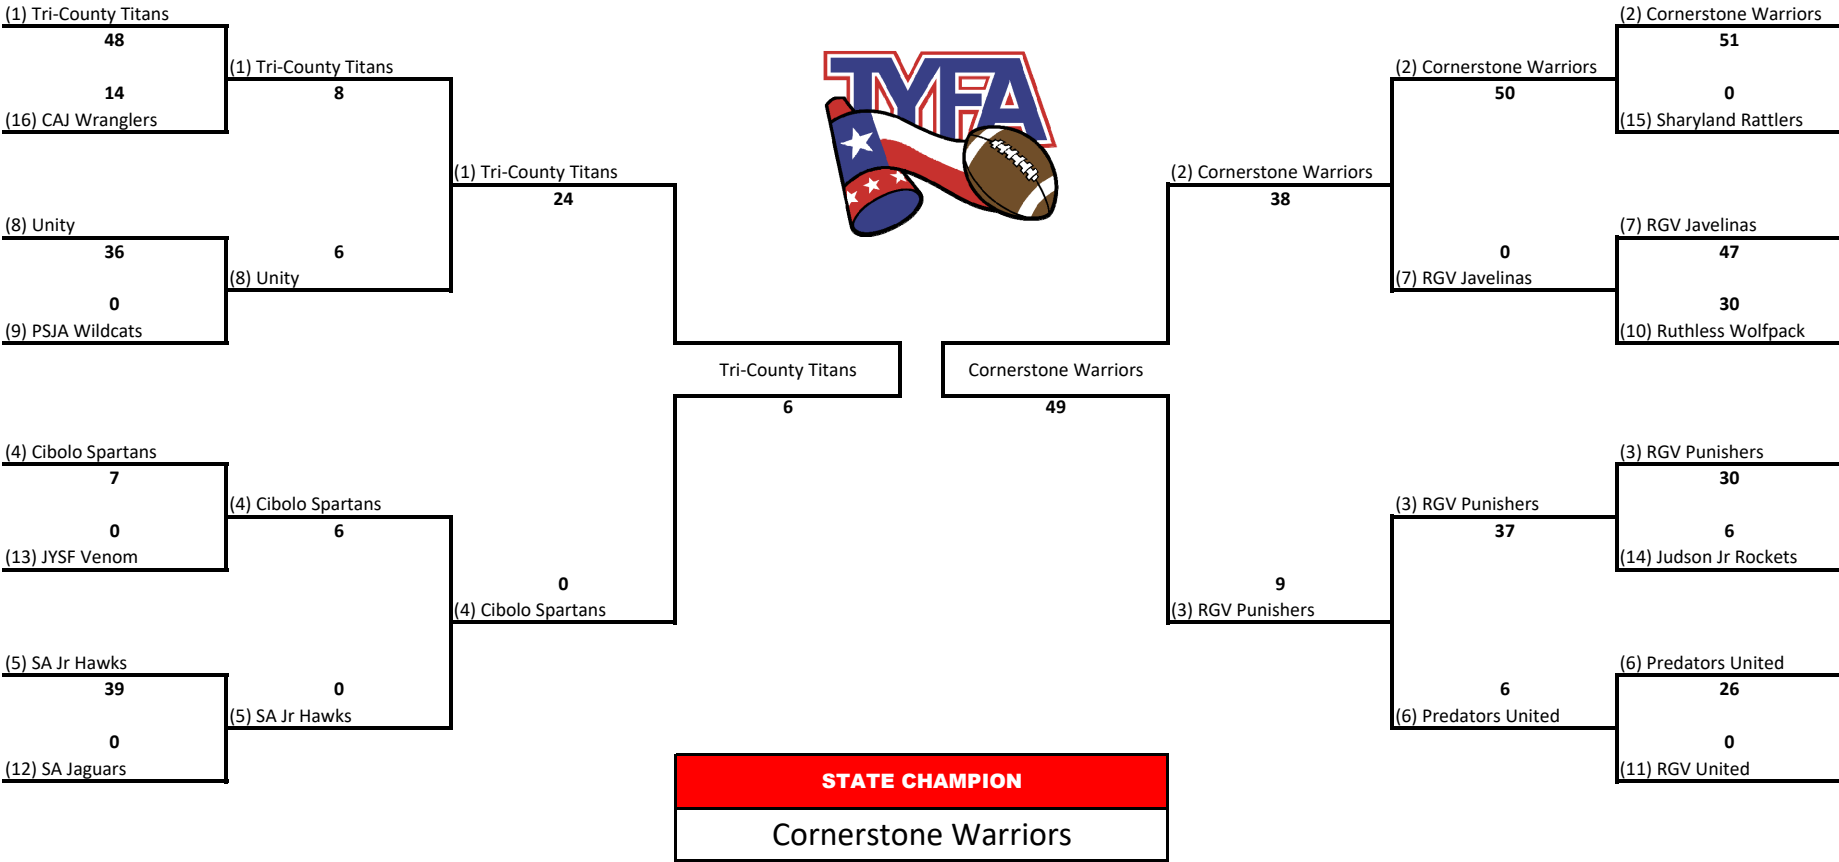

DIVISION 1 - FLAG

11/20/2021 11/27/2021 SEMI-FINALS 12/4/2021 **State Championships - Dec 11/12, 2021** SEMI-FINALS 12/4/2021 11/27/2021 11/20/2021

DIVISION 1 - TYKES

11/20/2021 11/27/2021 SEMI-FINALS 12/4/2021 **State Championships - Dec 11/12, 2021** SEMI-FINALS 12/4/2021 11/27/2021 11/20/2021

DIVISION 1 - ROOKIES

DIVISION 1 - JUNIORS

11/20/2021 11/27/2021 SEMI-FINALS 12/4/2021 **State Championships - Dec 11/12, 2021** SEMI-FINALS 12/4/2021 11/27/2021 11/20/2021

DIVISION 1 - SENIORS