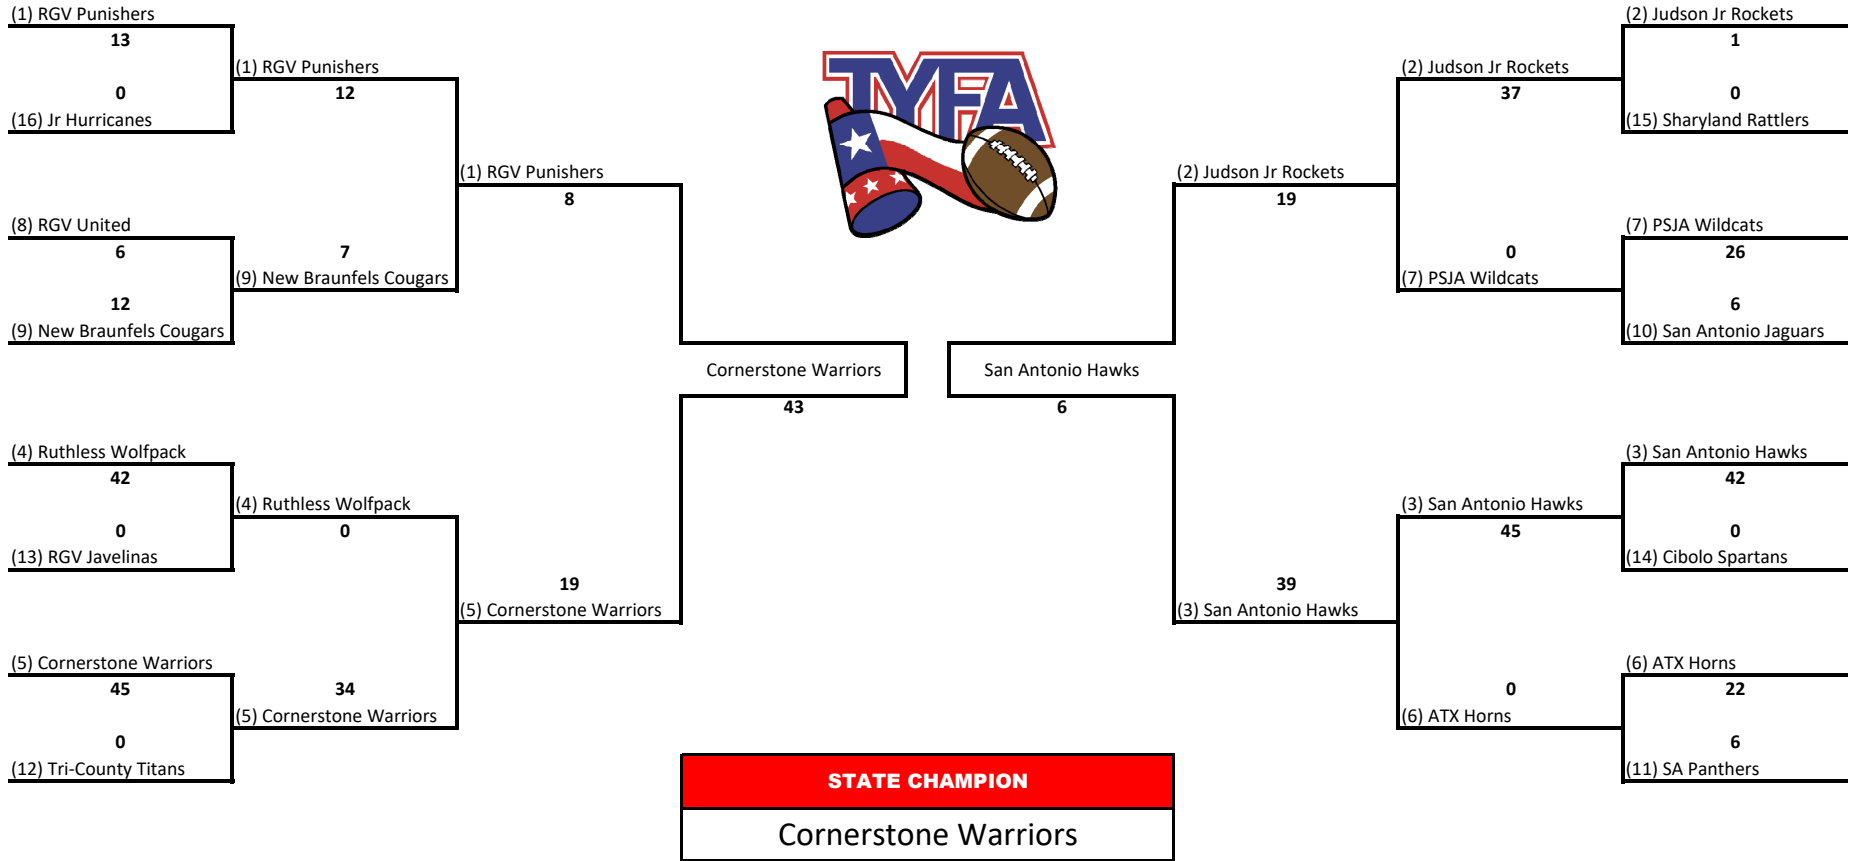

DIVISION 1 - FLAG

11/20/2021 11/27/2021 SEMI-FINALS 12/4/2021 **State Championships - Dec 11/12, 2021** SEMI-FINALS 12/4/2021 11/27/2021 11/20/2021

DIVISION 1 - TYKES

11/20/2021 11/27/2021 SEMI-FINALS 12/4/2021 **State Championships - Dec 11/12, 2021** SEMI-FINALS 12/4/2021 11/27/2021 11/20/2021

DIVISION 1 - ROOKIES

DIVISION 1 - JUNIORS

11/20/2021 11/27/2021 SEMI-FINALS 12/4/2021 **State Championships - Dec 11/12, 2021** SEMI-FINALS 12/4/2021 11/27/2021 11/20/2021

DIVISION 1 - SENIORS