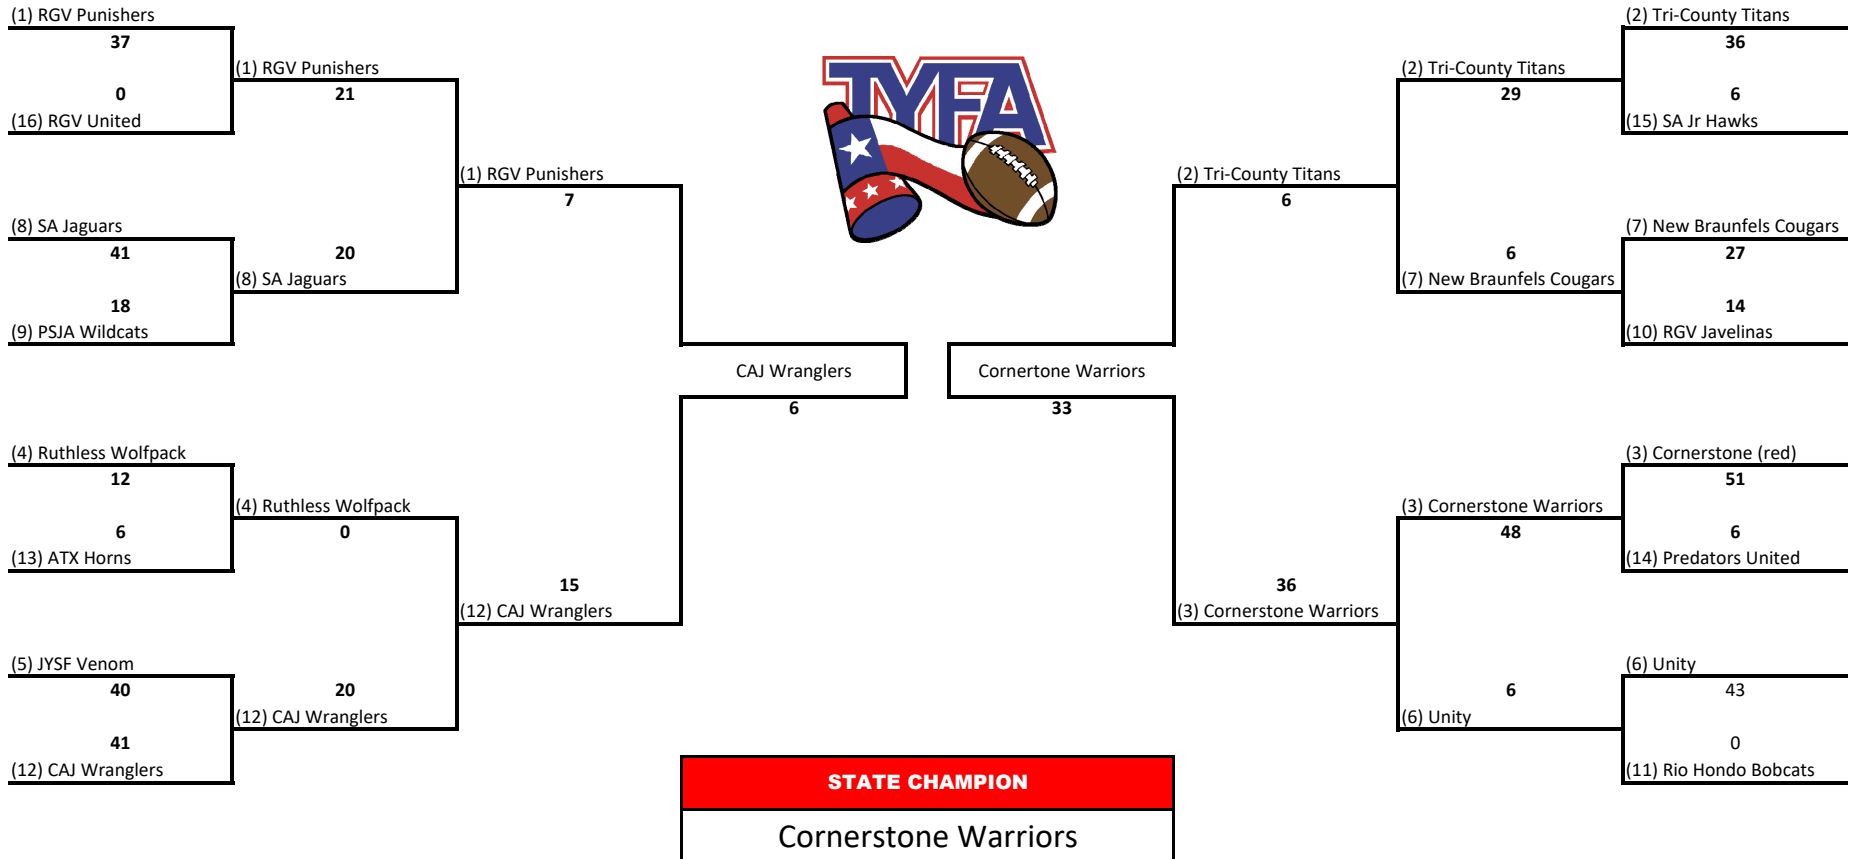

DIVISION 1 - ROOKIES